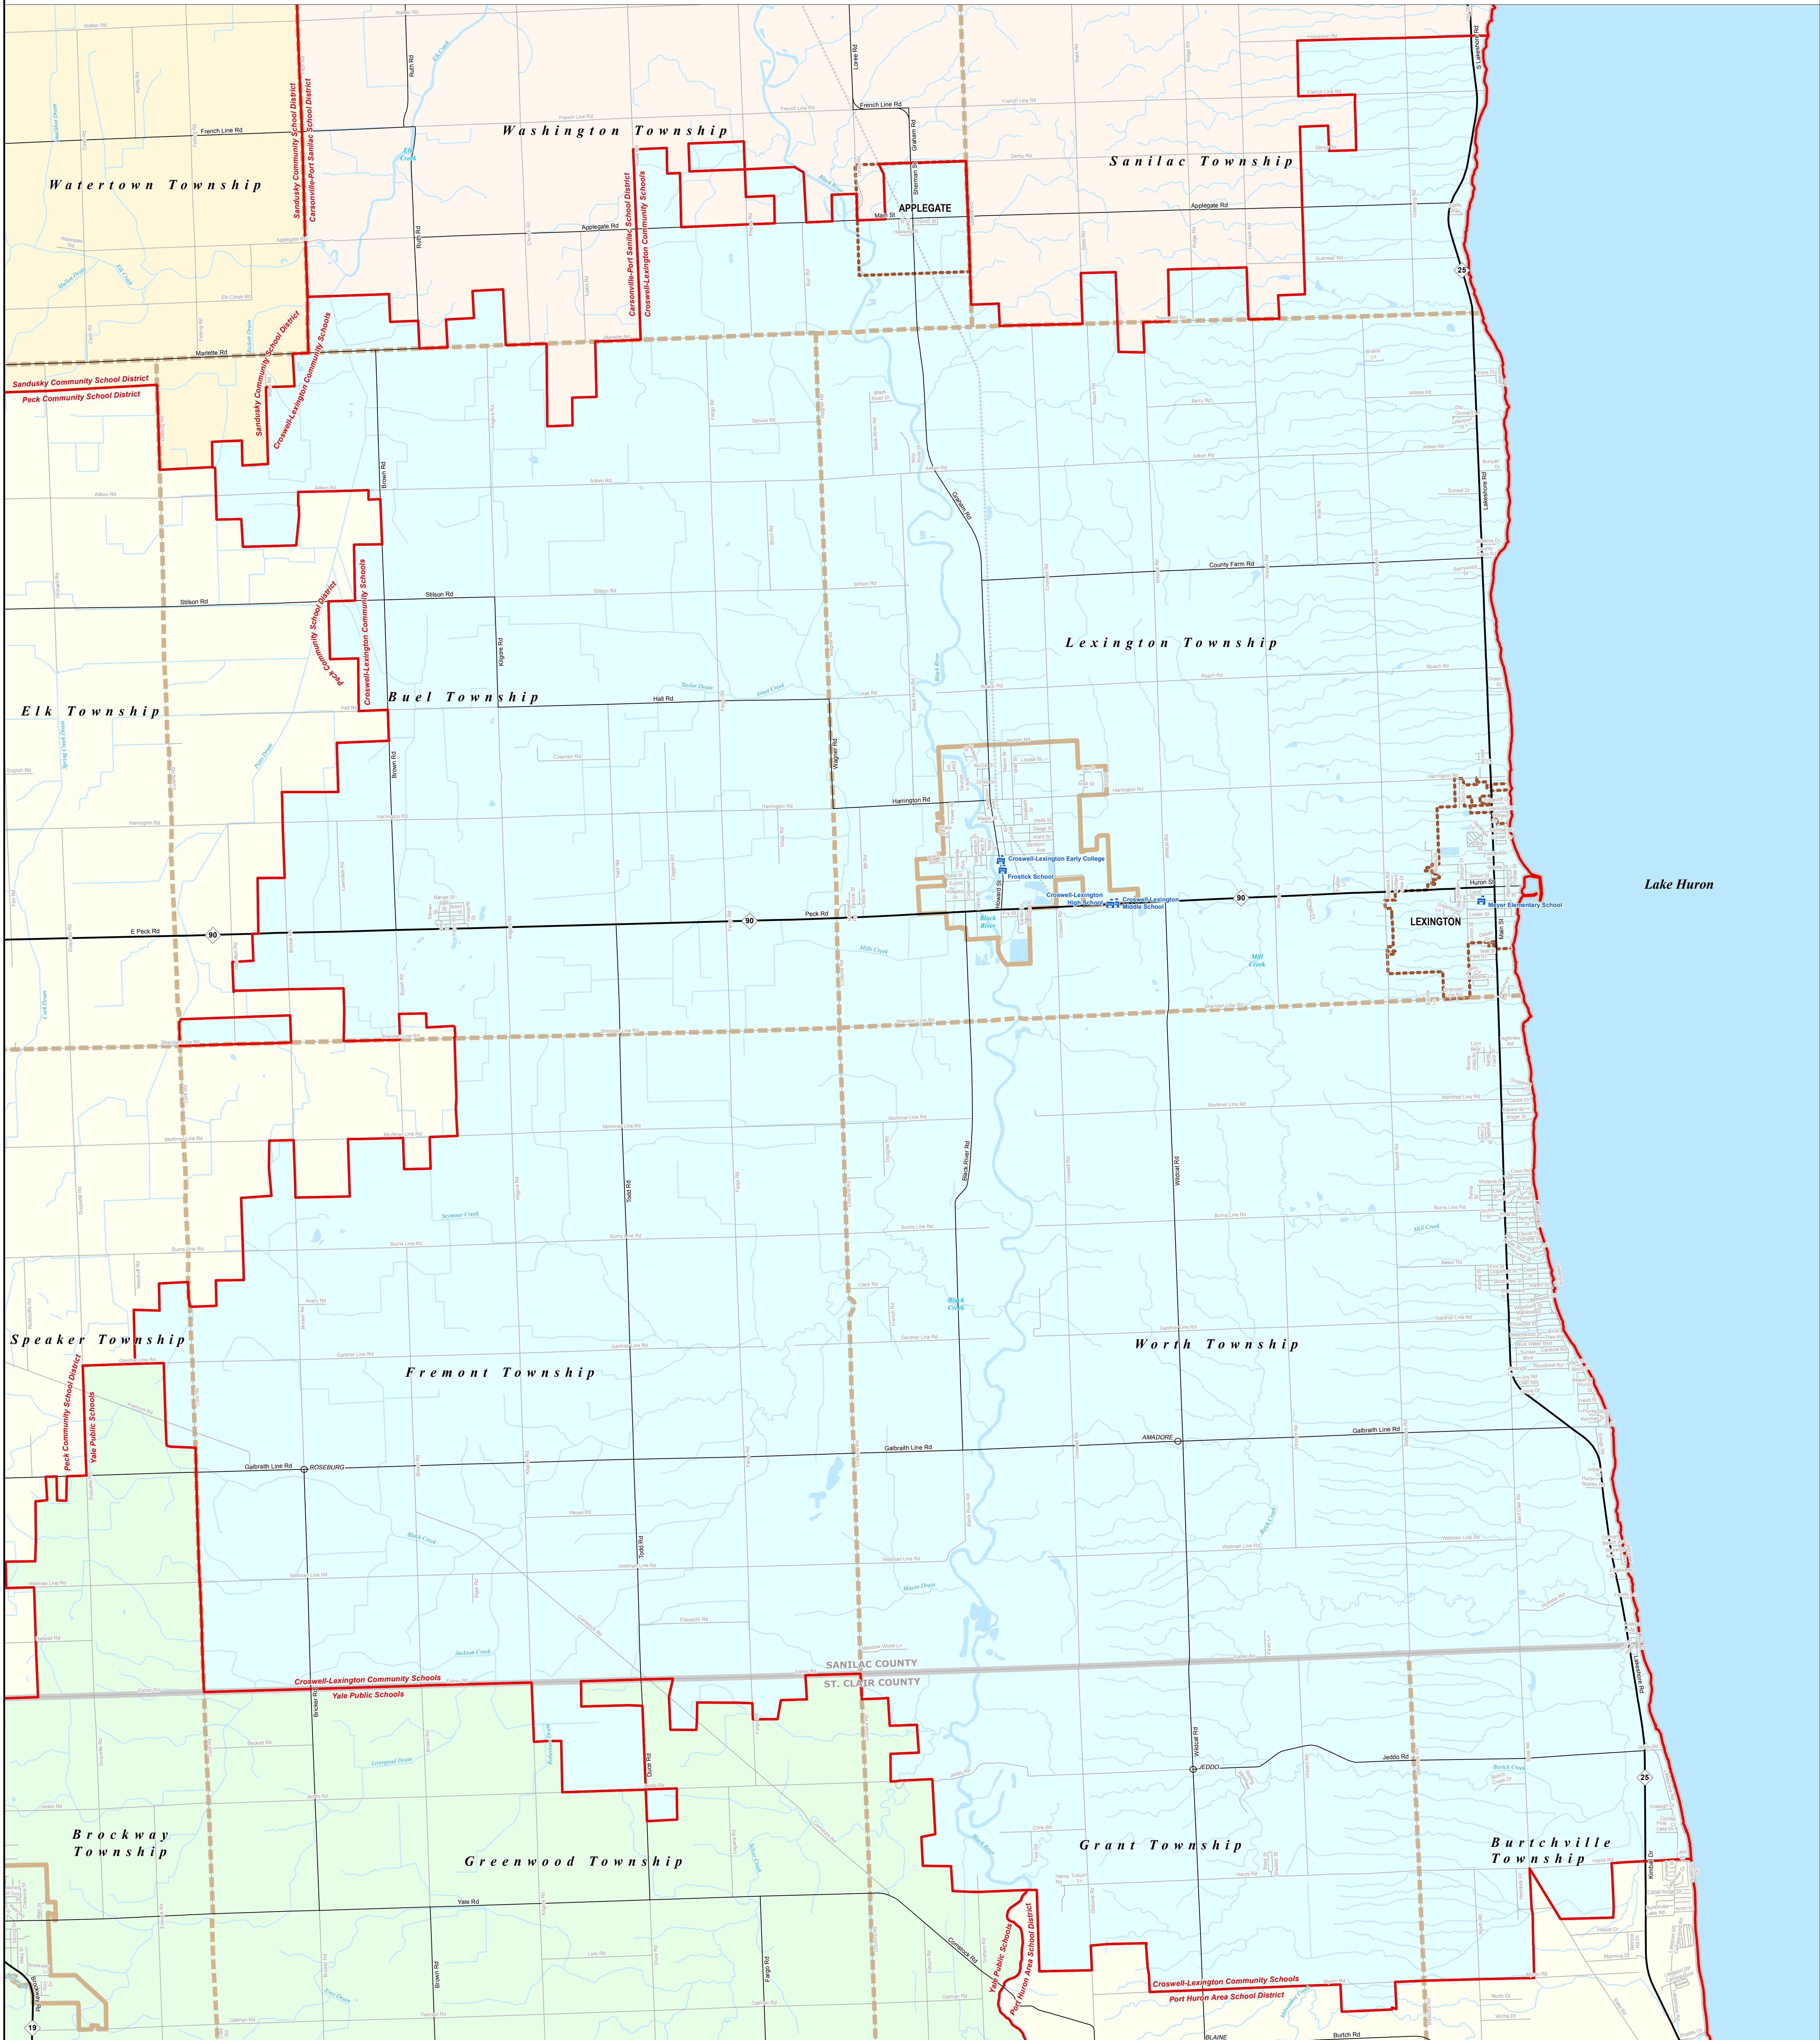

CROSWELL-LEXINGTON COMMUNITY SCHOOLS

Sanilac ISD

0 0.25 0.5 1 Miles

*Note: Non K-12 School Districts identified with Asterisk (*) in Name

11/14/13

Legend	
School District	Unincorporated Place
County	School
City	Water Feature
Township	River, Stream, or Drain
Village	Railroad
Census Designated Place	Freeway
	Highway
	Primary Road
	Local Road

Source: Michigan Geographic Framework, v13a